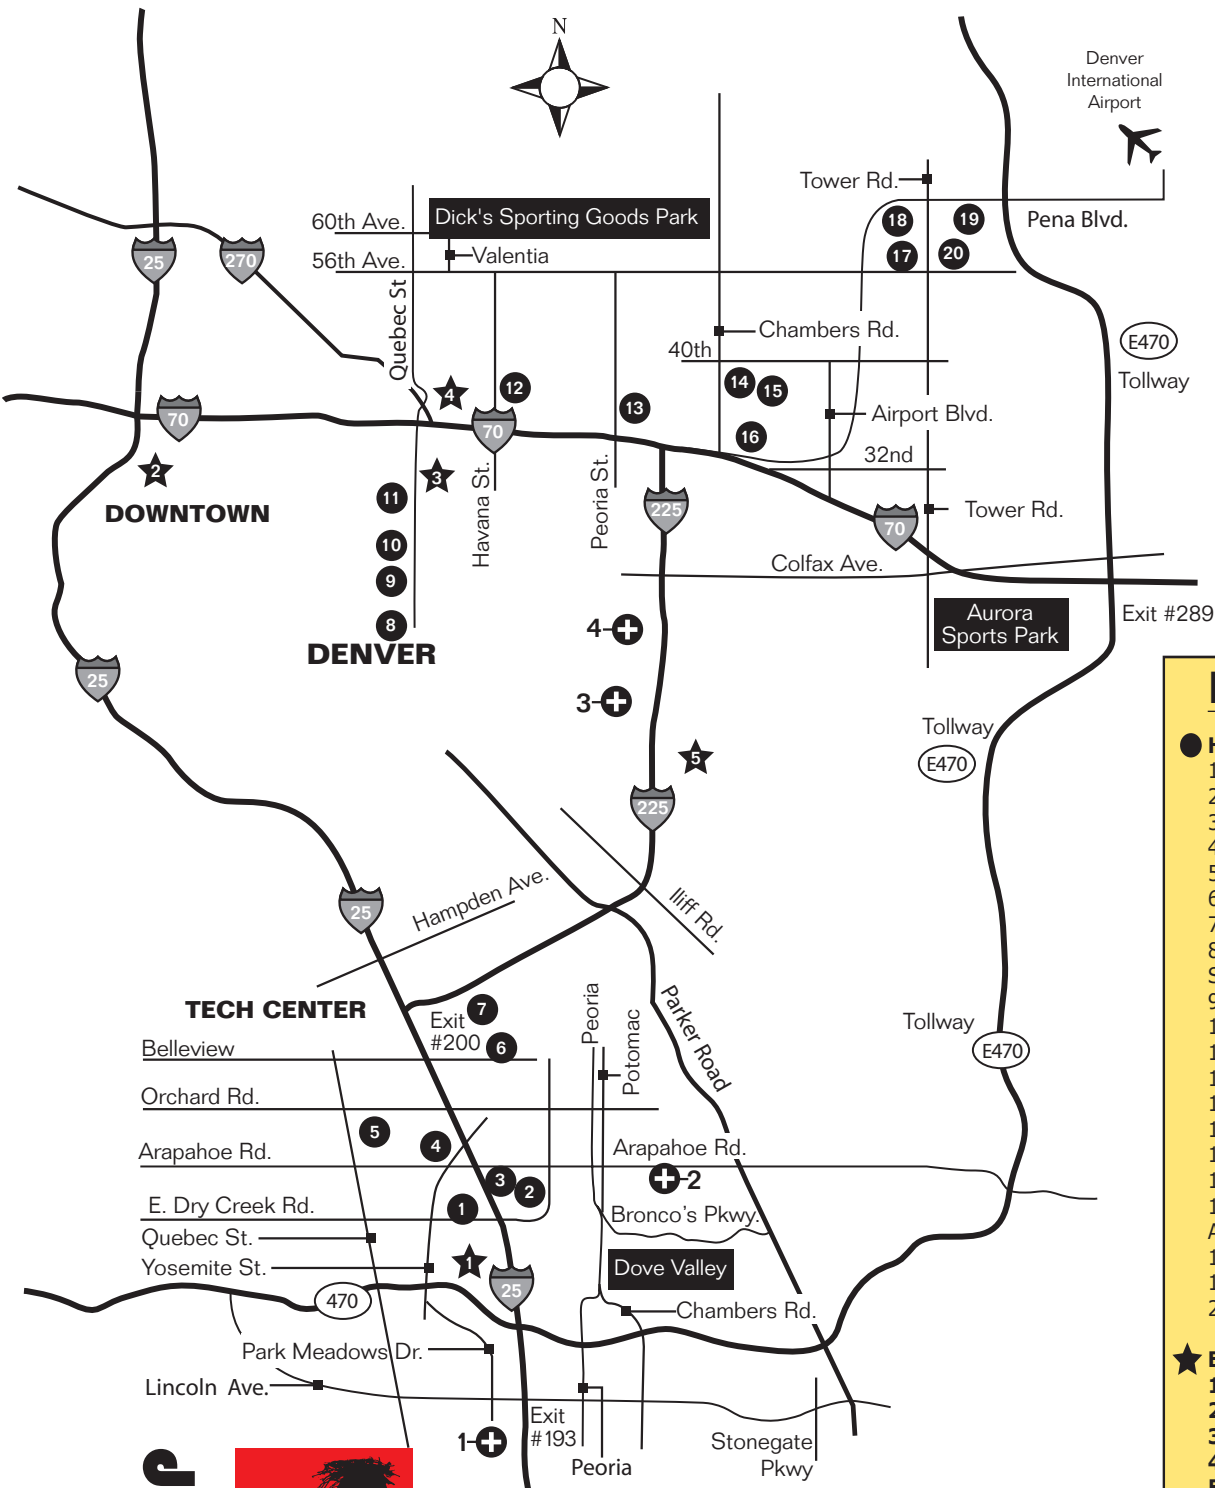

REAL COLORADO TOURNAMENT MAP

KEY

● HOTELS

- 1 Drury Inn DTC
- 2 Embassy Stes. DTC
- 3 Staybridge Suites DTC
- 4 Residence Inn DTC
- 5 Wingate by Windham
- 6 Hyatt Place DTC
- 7 Hyatt Regency DTC
- 8 Radisson Hotel Denver Stapleton
- 9 Super 8 Denver
- 10 Holiday Inn Stapleton
- 11 Renaissance Inn
- 12 Embassy Stes. Aurora
- 13 Drury Inn East
- 14 Crowne Plaza
- 15 Hilton Garden Inn Airport
- 16 Marriott Denver Airport
- 17 Springhill Suites Denver Airport
- 18 Fairfield InnDIA
- 19 Staybridge Suites DIA
- 20 Embassy Stes. DIA

★ ENTERTAINMENT DISTRICTS

- 1 Park Meadows
- 2 Downtown Denver
- 3 Stapleton Town Center
- 4 Northfield Shopping Center
- 5 Aurora Mall

+ HOSPITALS

- 1 Sky Ridge Medical Center
- 2 Centennial Medical Center
- 3 Medical Center of Aurora
- 4 Medical Center of Aurora North

REAL CUP